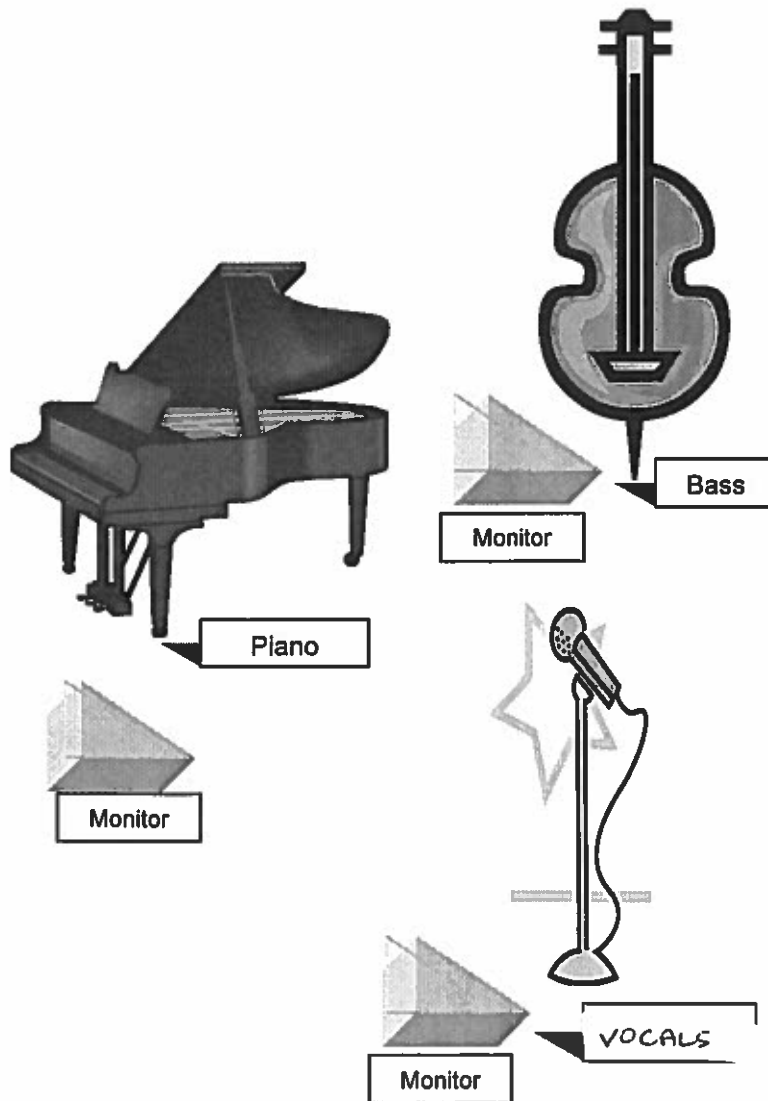

## Stage Plot / Tech Requirements

- 
- 3 Music Stands / 3 stand lights *(If performance is outdoors, please have appropriate devices to secure music on stands.)*
  - 3 Monitors
  - Appropriate microphones / stands for:
    - Vocals (minimum Shure Beta 58)
    - We trust a good sound technician! Please mic the piano as you deem appropriate for your venue.
  - Acoustic grand piano - professionally tuned on day of performance (or suitable electric keyboard - with full size, touch-sensitive, weighted keys; please advise us in advance if we will be using an electric keyboard and let us know the model)
  - D.I. for Bass (and for electric keyboard, if necessary)
  - Venue-appropriate sound system / mixer / speakers
  - Sound technician (familiar with venue and whatever amplification is needed)
  - Venue appropriate lighting
-